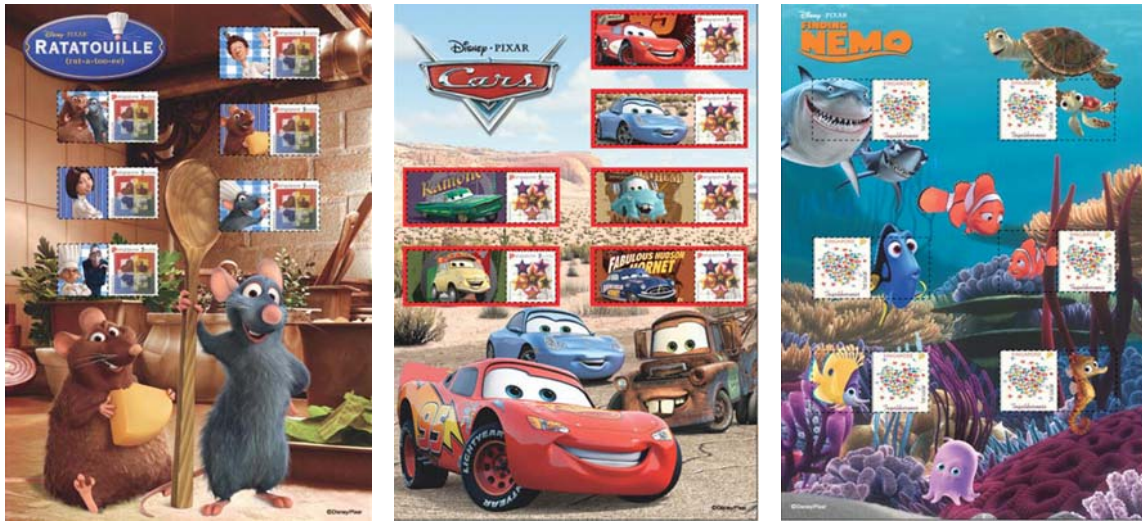

For Immediate Release

***MyStamp* Collection on Favourite Disney Pixar Movies to Hit Stores Soon**

Disney *MyStamp* Movie Magic Collection featuring (from left) Ratatouille, Cars and Finding Nemo
©Disney/Pixar

Singapore, 28 September 2007 – Disney is working its magic once again on *MyStamp*, this time round with popular Pixar movie characters. Come 1 Oct 07, Disney fans and stamp collectors can get hold of the cheery and adorable Disney *MyStamp* Movie Magic Collection, which is sure to delight children and adults alike.

One can find in this special edition *MyStamp* collection many all-time favourite characters from the Disney Pixar movies, namely Toy Story, A Bug's Life, Monsters Inc., Finding Nemo, Cars, The Incredibles and Ratatouille. Each one is beautifully decorated with stamps of values ranging from 1st Local (26¢) to \$1.10.

MyStamp is a unique and creative stamp personalisation product by SingPost, which has featured a great variety of themes to date based on for instance, popular movies and TV shows, special occasions and even major sports events. Classic Disney characters such as Winnie The Pooh, Mickey Mouse and the Disney Princesses have also appeared on *MyStamp* last year.